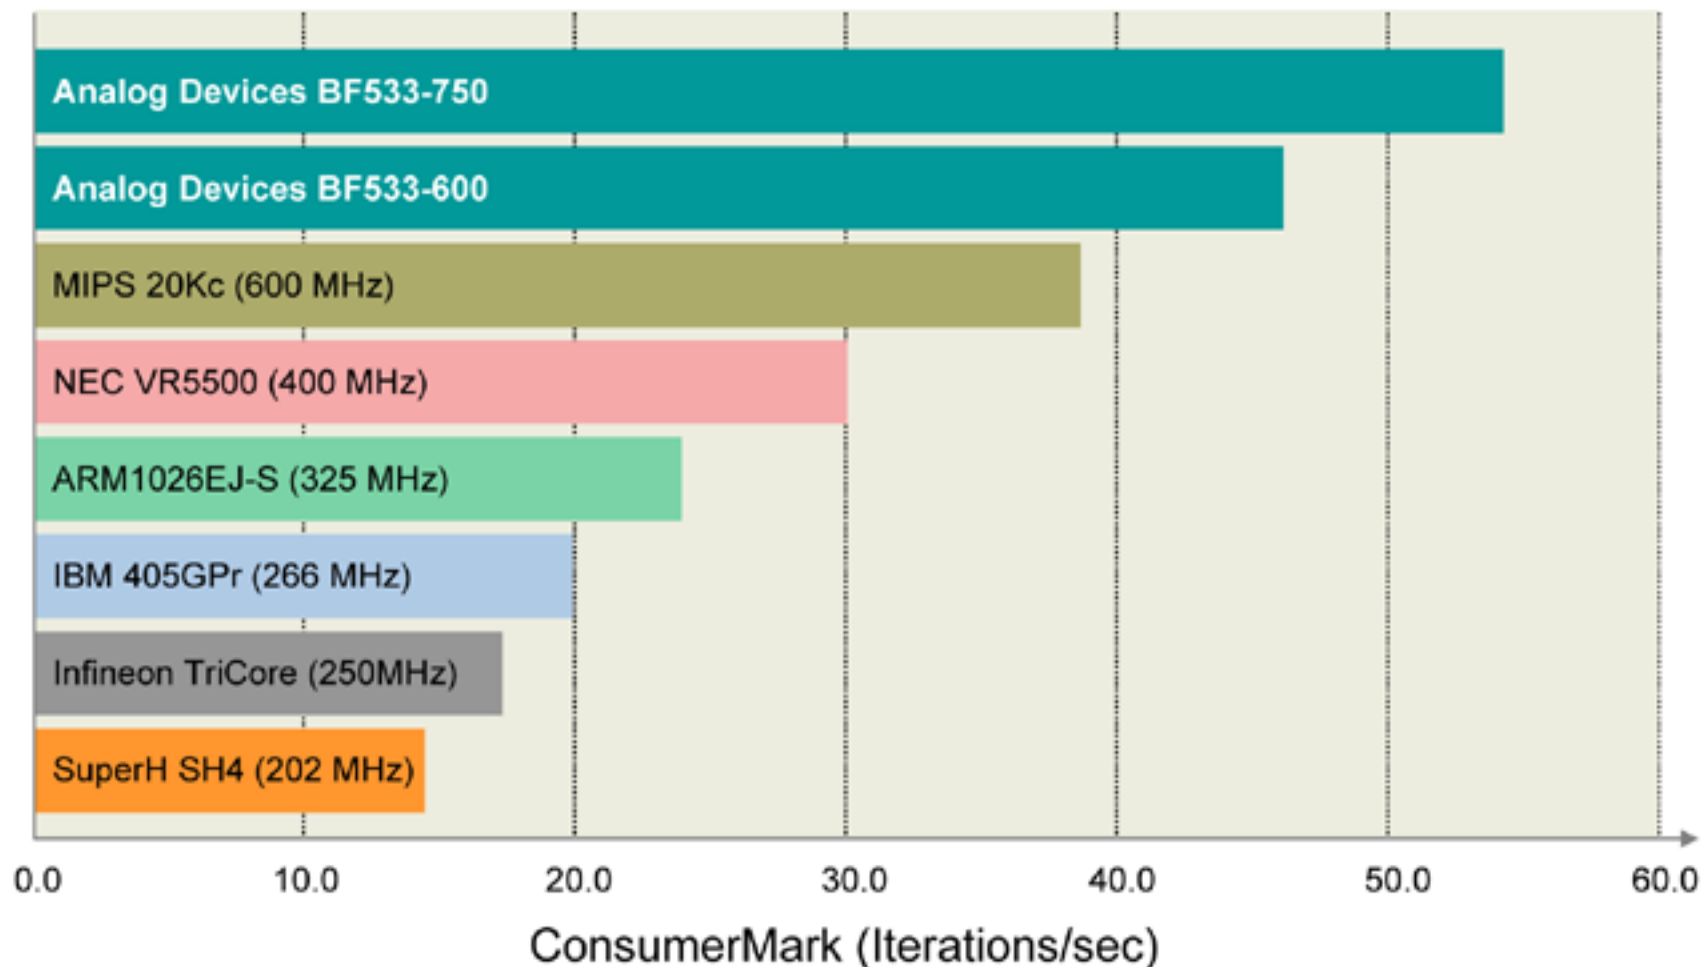

Blackfin Controller Performance

EEMBC® Consumer Suite Comparison

EEMBC is a registered trademark of the Embedded Microprocessor Benchmark Consortium. For more information and scores see www.eembc.org.