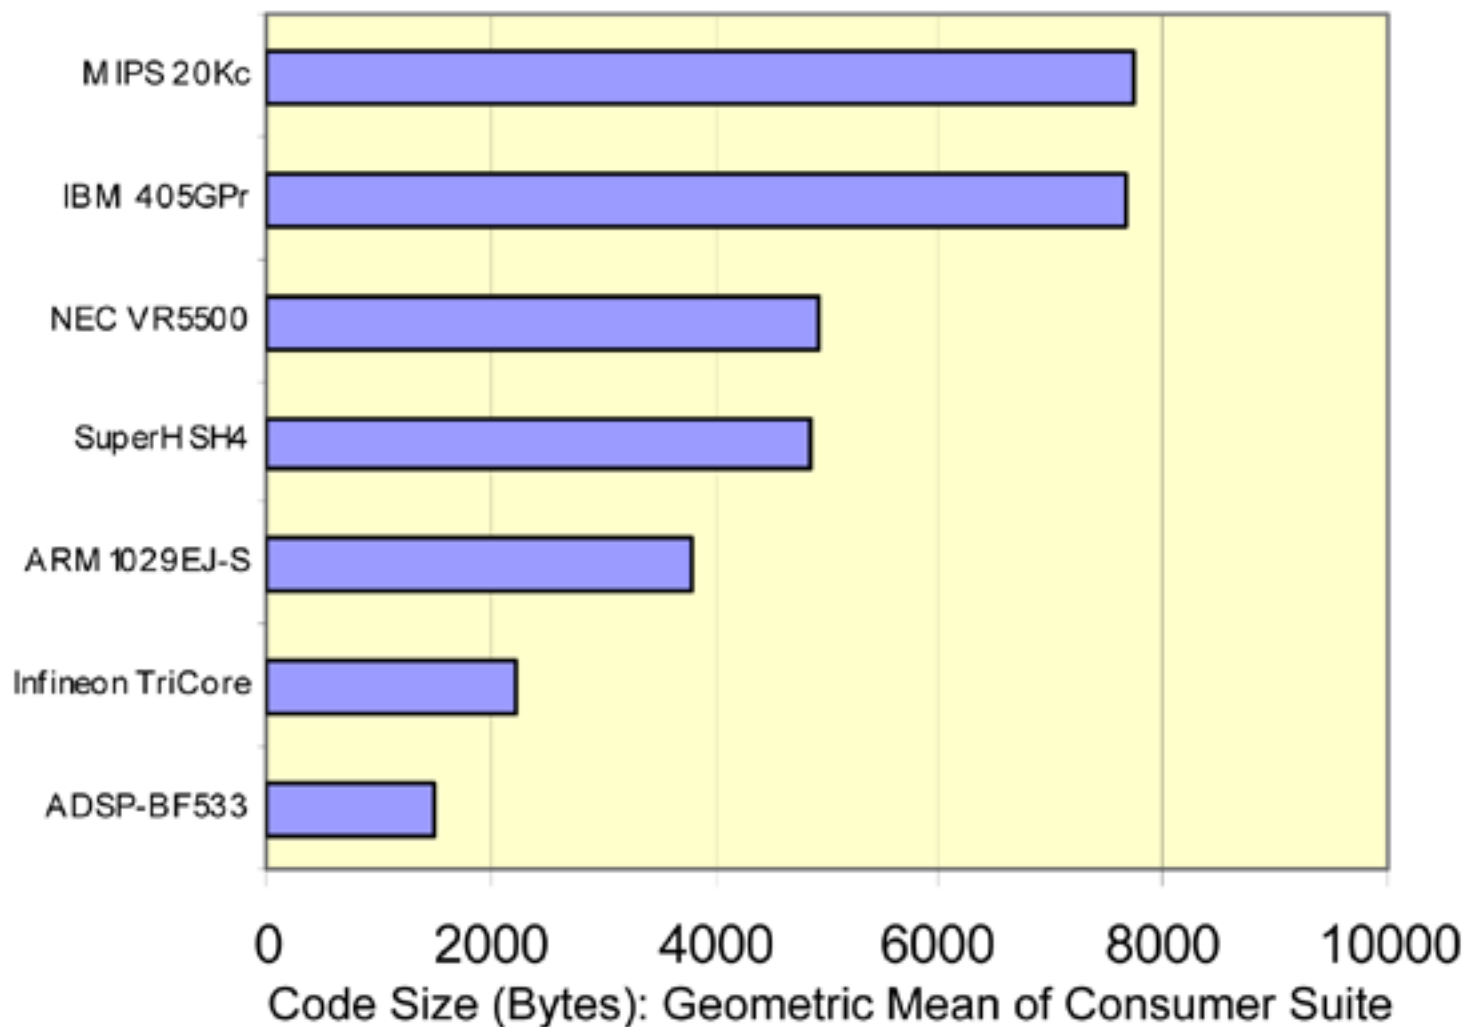

# Blackfin Controller Performance

EEMBC<sup>®</sup> Consumer Suite Comparison – Code Density

EEMBC is a registered trademark of the Embedded Microprocessor Benchmark Consortium. For more information and scores see [www.eembc.org](http://www.eembc.org).